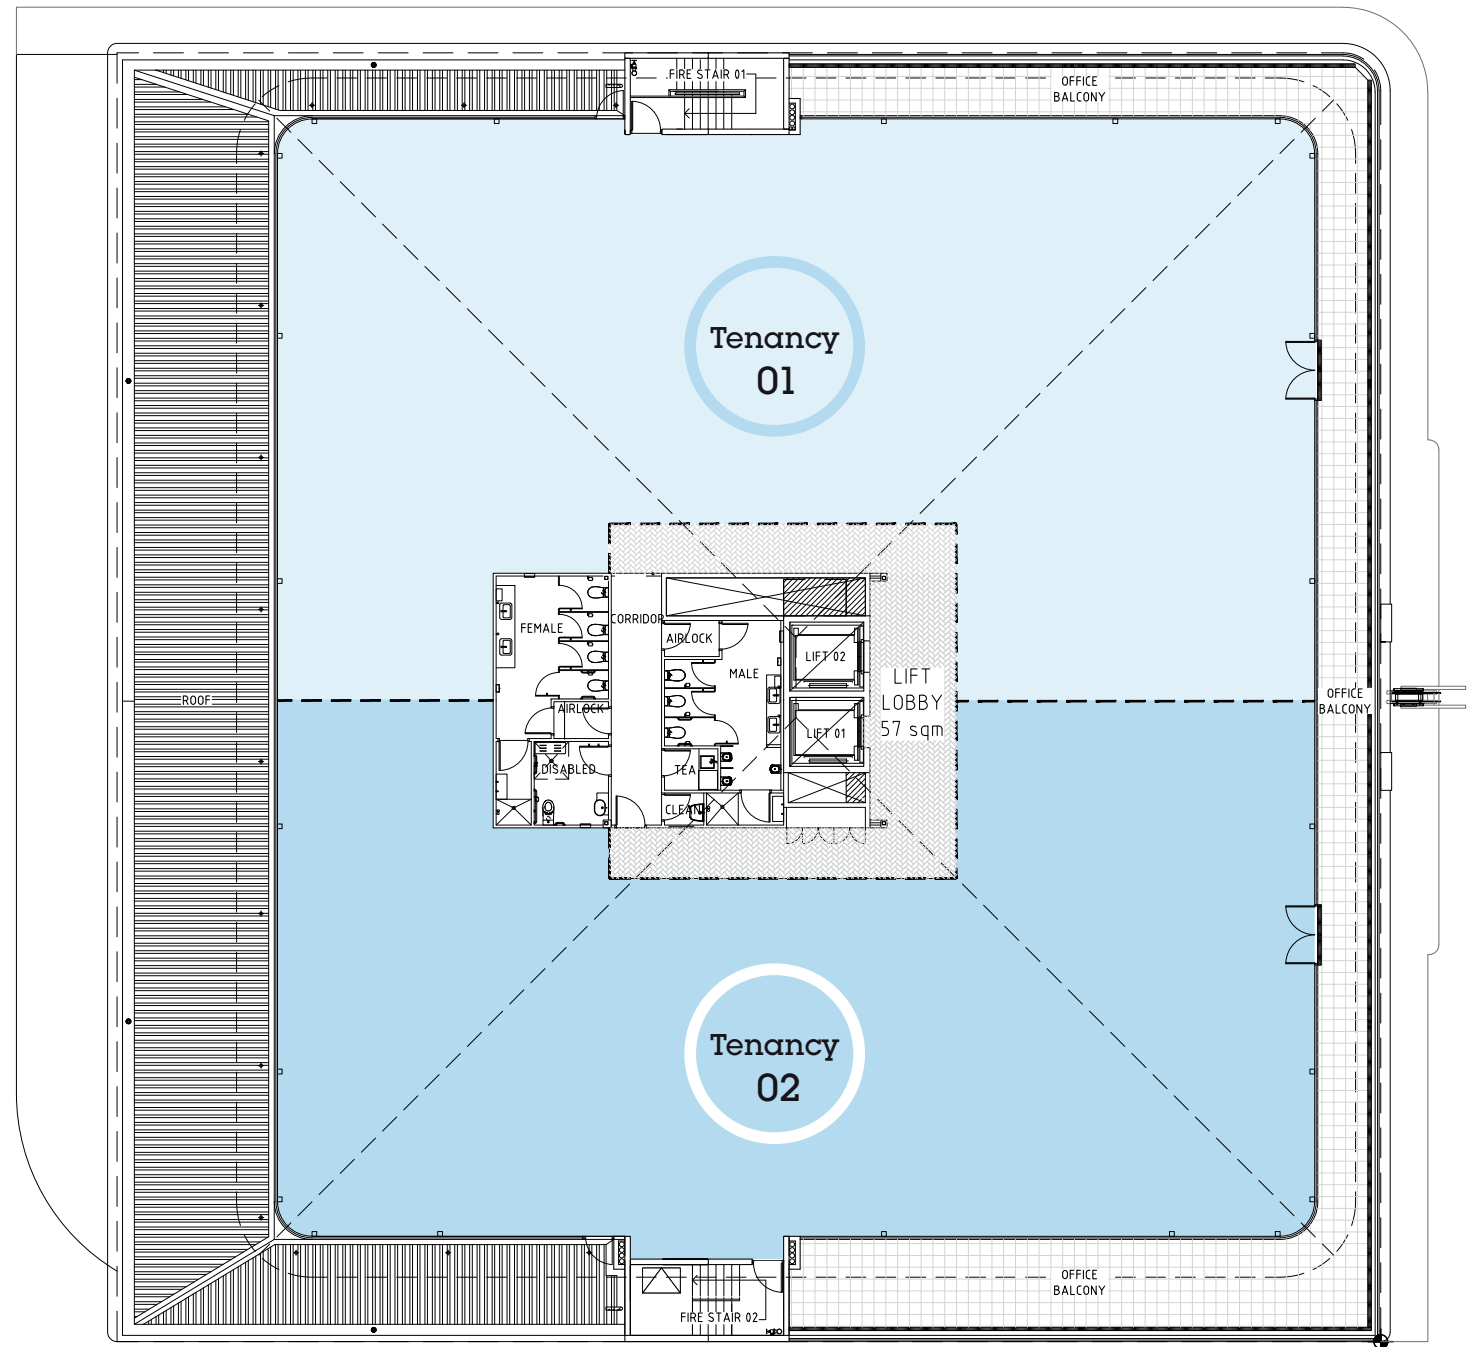

Floor Plan

Two Tenancies

Tenancy Sizes*

T01 - 529 sqm

T02 - 487 sqm

*Approximate